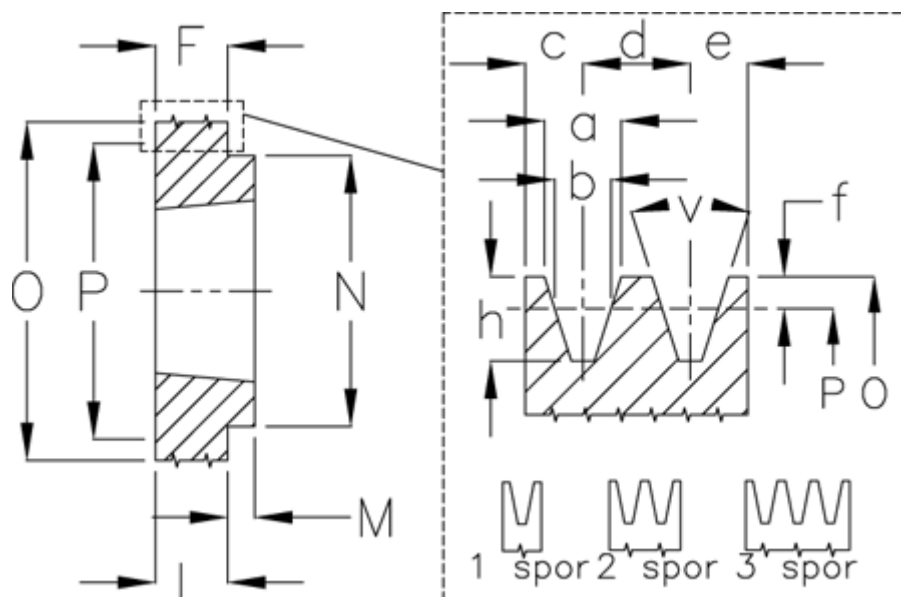

Article number: 604113008001

Description: V-belt pulley SPZ 80/1 TL1210

Measures

a	= 9.7	For bush	= 1210	P	= 80
b	= 8.5	h	= 11.0	Type	= SPZ
Bush ζ max	= 32	J	= -	v	= 34 grader
c	= 8.0	L	= 25		
d	= 12.0	m	= 9		
e	= 8.0	N	= 75		
f	= 2.0	Number of ribs	= 1		
F	= 16	O	= 84.0		